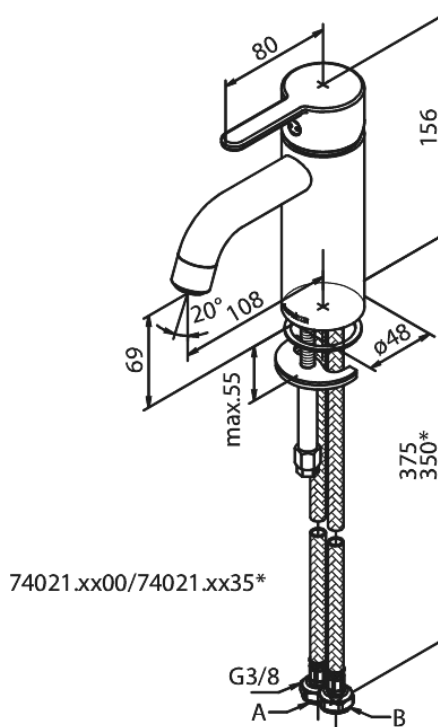

Product features

FM Mattsson Mora Group Denmark
Hvidkærvej 48, 5250 Odense SV, DK-56416218

+45 88 33 00 34 damixa-international@fmm-mora.com

Mere information på damixa.com

damixa